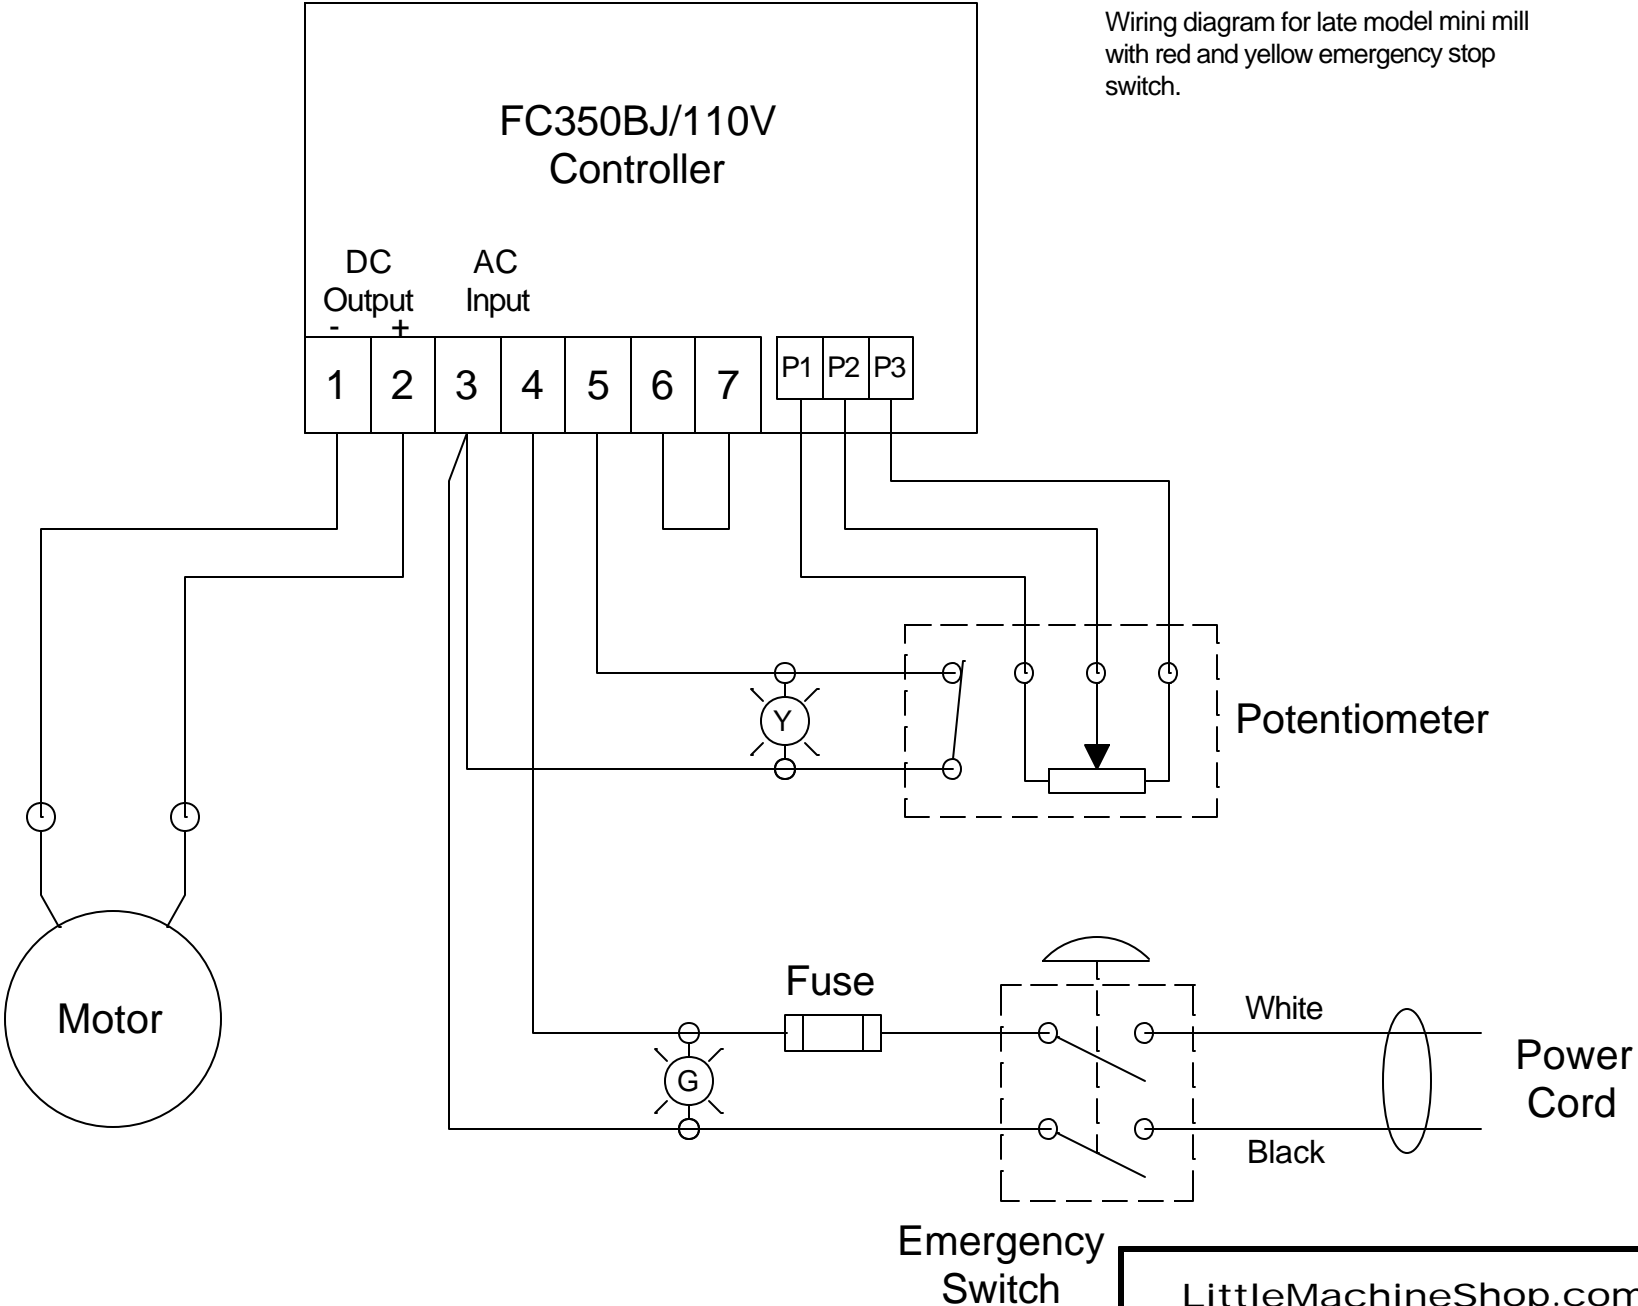

Wiring diagram for late model mini mill with red and yellow emergency stop switch.

LittleMachineShop.com		
<small>© 2005 LittleMachineShop.com. All rights reserved.</small>		
Wiring Diagram, Mini Mill		
Revision 0	2514	Sheet 1 of 1